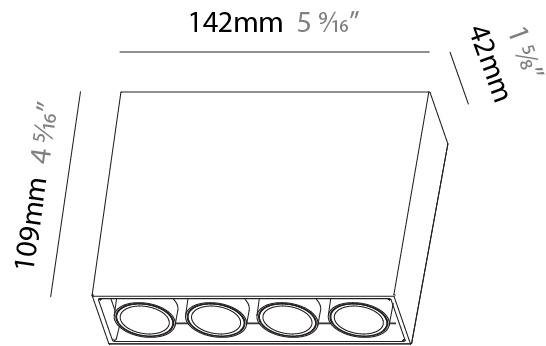

PHYSICAL

Shape: Rectangle
Length (mm): 142
Length (in): 5 ⁹/₁₆
Width (mm): 42
Width (in): 1 ⁵/₈
Height (mm): 109
Height (in): 4 ³/₁₆
Weight (kg): 0.65
Fixture Finish: SSR / BKV / CWI / CRY / HAB / UFT / ITA / RUA / FTG / MYG / LOD / PUS / FRO / FUP / KIA / POP / BLS / SPG / MEY / GOH / CHC / COM / ABZ / JAG / OBR / MOS / ROR
Holder Finish: WHI / BLK
Accent Finish: SSR / BKV / CWI / CRY / HAB / LAG / UFT / ITA / RUA / RUR / MIC / FTG / MYG / TWT / LOD / PUS / FRO / FUP / KIA / POP / BLS / SPG / MEY / GOH / GUM / CHC / COM / ABZ / JAG
Fixture Material: Aluminum Die Cast

ELECTRICAL

Lamp Type: LED (Zhaga Standard)
Input Wattage (W): 13
Total Output Wattage (W): 11.8
Dimming: Tri-Mode (Non-Dimming and Phase Dimming (120Vac only) and 0-10V Dimming)
Driver Included: Yes
Driver Location: Integrated
Driver Type: Constant Current - Universal
Driver Class: Class 1
Input Voltage (V): 120 - 277
Constant Current (MA): 1050mA

LED

Number of LEDs: 4
Color Temperature (°K): 2700 / 3000 / 3500 / 4000
Max. Delivered Lumen (lm): 781 / 843 / 860 / 878
Nominal Lumen (lm): 880 / 950 / 970 / 990
CRI: >90 CRI
Efficiency (%): 80
Lamp Life (hrs): 50000

OPTICAL

Reflector°: 8 / 14 / 34
Adjustability: Fixed

RATINGS AND CERTIFICATIONS

Certified By: Certified for North American Standards
IP rating: IP20

PROJECT
TYPE
SPECIFIER
QUANTITY
DATE