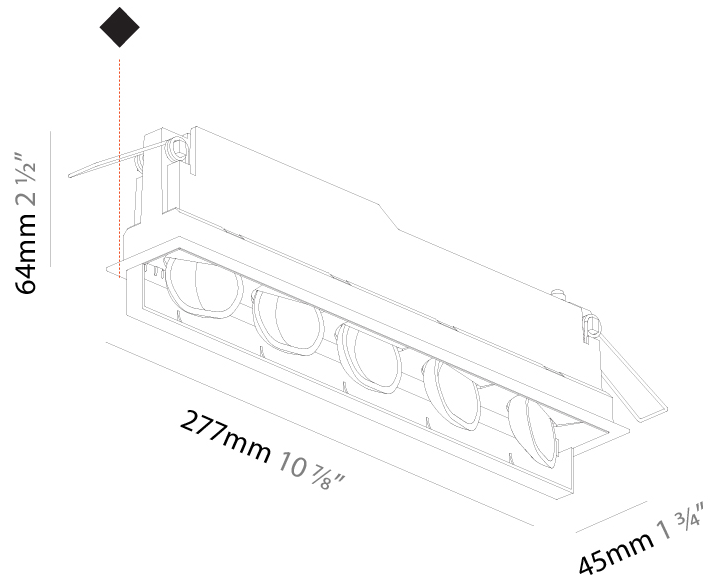

PROJECT	
TYPE	
SPECIFIER	
QUANTITY	
DATE	

MAGIQ WALLWASH RECESSED

A35154- : A35154-30K-03-02

base number

1. To build a product code in our configurator select the specify button on the base model # product page
2. To build a manual product code on this datasheet choose from the options listed below in blue font and add the suffix to the base model #

GENERAL

Series: Magiq
Subseries: Magiq Wallwash
Partner: Prolicht
Division: Architectural
Installation: Recessed
Product Type: Wallwash
Mounting Location: Ceiling
Light Distribution: Asymmetric

PHYSICAL

Shape: Rectangle
Length (mm): 277
Length (in): 10 7/8
Width (mm): 45
Width (in): 1 3/4
Height (mm): 64
Height (in): 2 1/2
Min. Recessing Depth (mm): 100
Min. Recessing Depth (in): 3 15/16
Fixture Material: Aluminum Die Cast
Cut-out Measurements: 270mm / 10 5/8" x 38mm / 1 1/2"

ELECTRICAL

Lamp Type: LED (Zhaga Standard)
Input Wattage (W): 31.4
Dimming: Tri-Mode (Non-Dimming and Phase Dimming (120Vac only) and 0-10V Dimming)
Driver Included: No
Driver Location: Remote
Driver Type: Constant Current - Universal
Driver Class: Class 1
Input Voltage (V): 120 - 277
Constant Current (MA): 500

LED

Number of LEDs: 5
Color Temperature (°K): 3000
Max. Delivered Lumen (lm): 2339
Nominal Lumen (lm): 2590
CRI: >90 CRI
Efficiency (%): 82.3
Lamp Life (hrs): 50000

OPTICAL

RATINGS AND CERTIFICATIONS

Certified By: CSA Certified to UL and CSA Standards
IP rating: IP20

100mm
3 15/16"

5 - 30 mm
3/16" - 1 3/16"

270mm x 38mm
10 5/8" x 1 1/2"

A