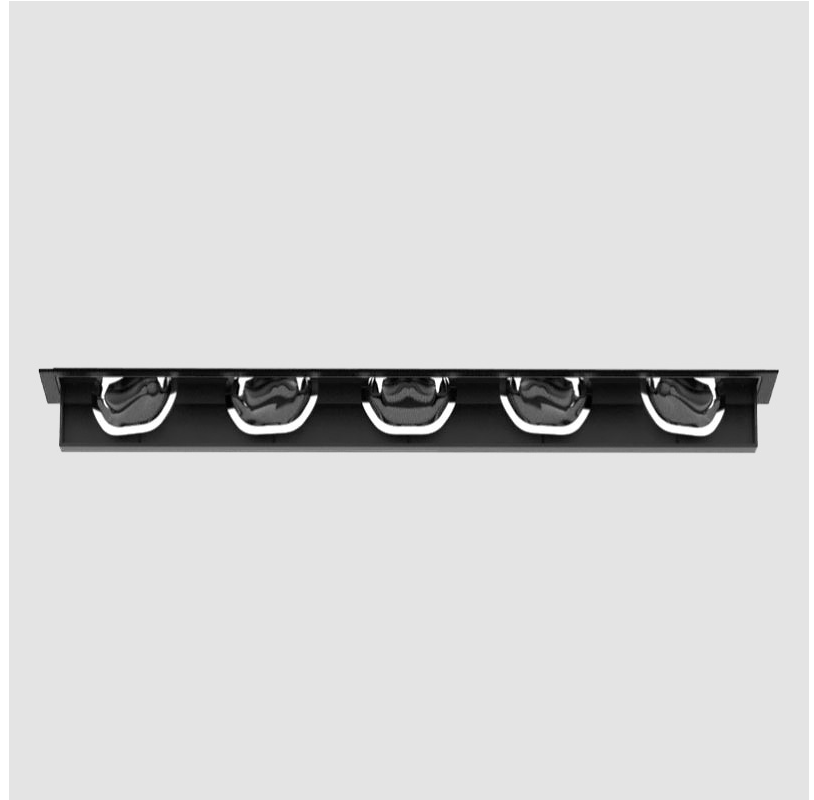

GENERAL

Series: Magiq
Subseries: Magiq Wallwash
Partner: Prolicht
Division: Architectural
Installation: Trimless
Product Type: Wallwash
Mounting Location: Ceiling
Light Distribution: Asymmetric

PHYSICAL

Shape: Rectangle
Length (mm): 267
Length (in): 10 1/2
Width (mm): 36
Width (in): 1 1/16
Height (mm): 64
Height (in): 2 1/2
Ceiling Thickness (mm): 12.5
Ceiling Thickness (in): 1/2
Min. Recessing Depth (mm): 100
Min. Recessing Depth (in): 3 15/16
Weight (kg): .943
Weight (lbs): 2.08
Fixture Material: Aluminum Die Cast
Cut-out Measurements: 273mm / 10 3/4" x 42mm / 1 5/8"

ELECTRICAL

Lamp Type: LED (Zhaga Standard)
Input Wattage (W): 33.4
Total Output Wattage (W): 29.6
Dimming: Tri-Mode (Non-Dimming and Phase Dimming (120Vac only) and 0-10V Dimming)
Driver Included: No
Driver Location: Remote
Driver Type: Constant Current - Universal
Driver Class: Class 1
Input Voltage (V): 120 - 277
Constant Current (MA): 500

LED

Number of LEDs: 5
Color Temperature (°K): 4000
Max. Delivered Lumen (lm): 2443
Nominal Lumen (lm): 2705
CRI: >90 CRI
Lamp Life (hrs): 50000

OPTICAL

Reflector: Asymmetric

RATINGS AND CERTIFICATIONS

Certified By: CSA Certified to UL and CSA Standards
IP rating: IP20

100mm
3 15/16"

12 1/2 mm
1/2"

270mm x 38mm
10 5/8" x 1 1/2"